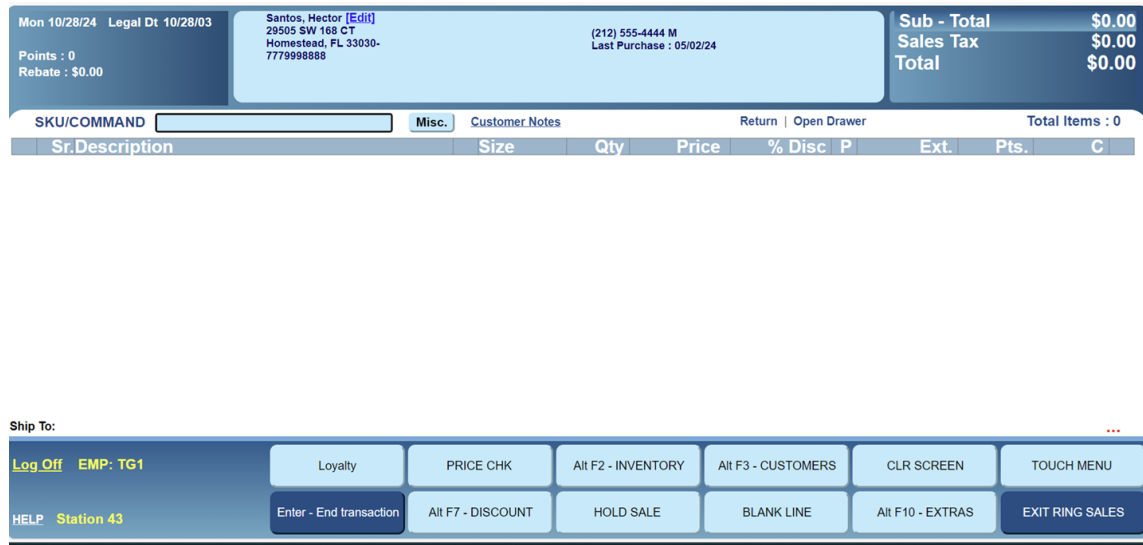

For those interested in an early look, you can navigate to

<https://qbtest.lightningpos.com/>

to explore and use the updated interface now. With this upgrade, Lightning reaffirms its commitment to delivering powerful, user-friendly solutions that enhance our clients' productivity and success.